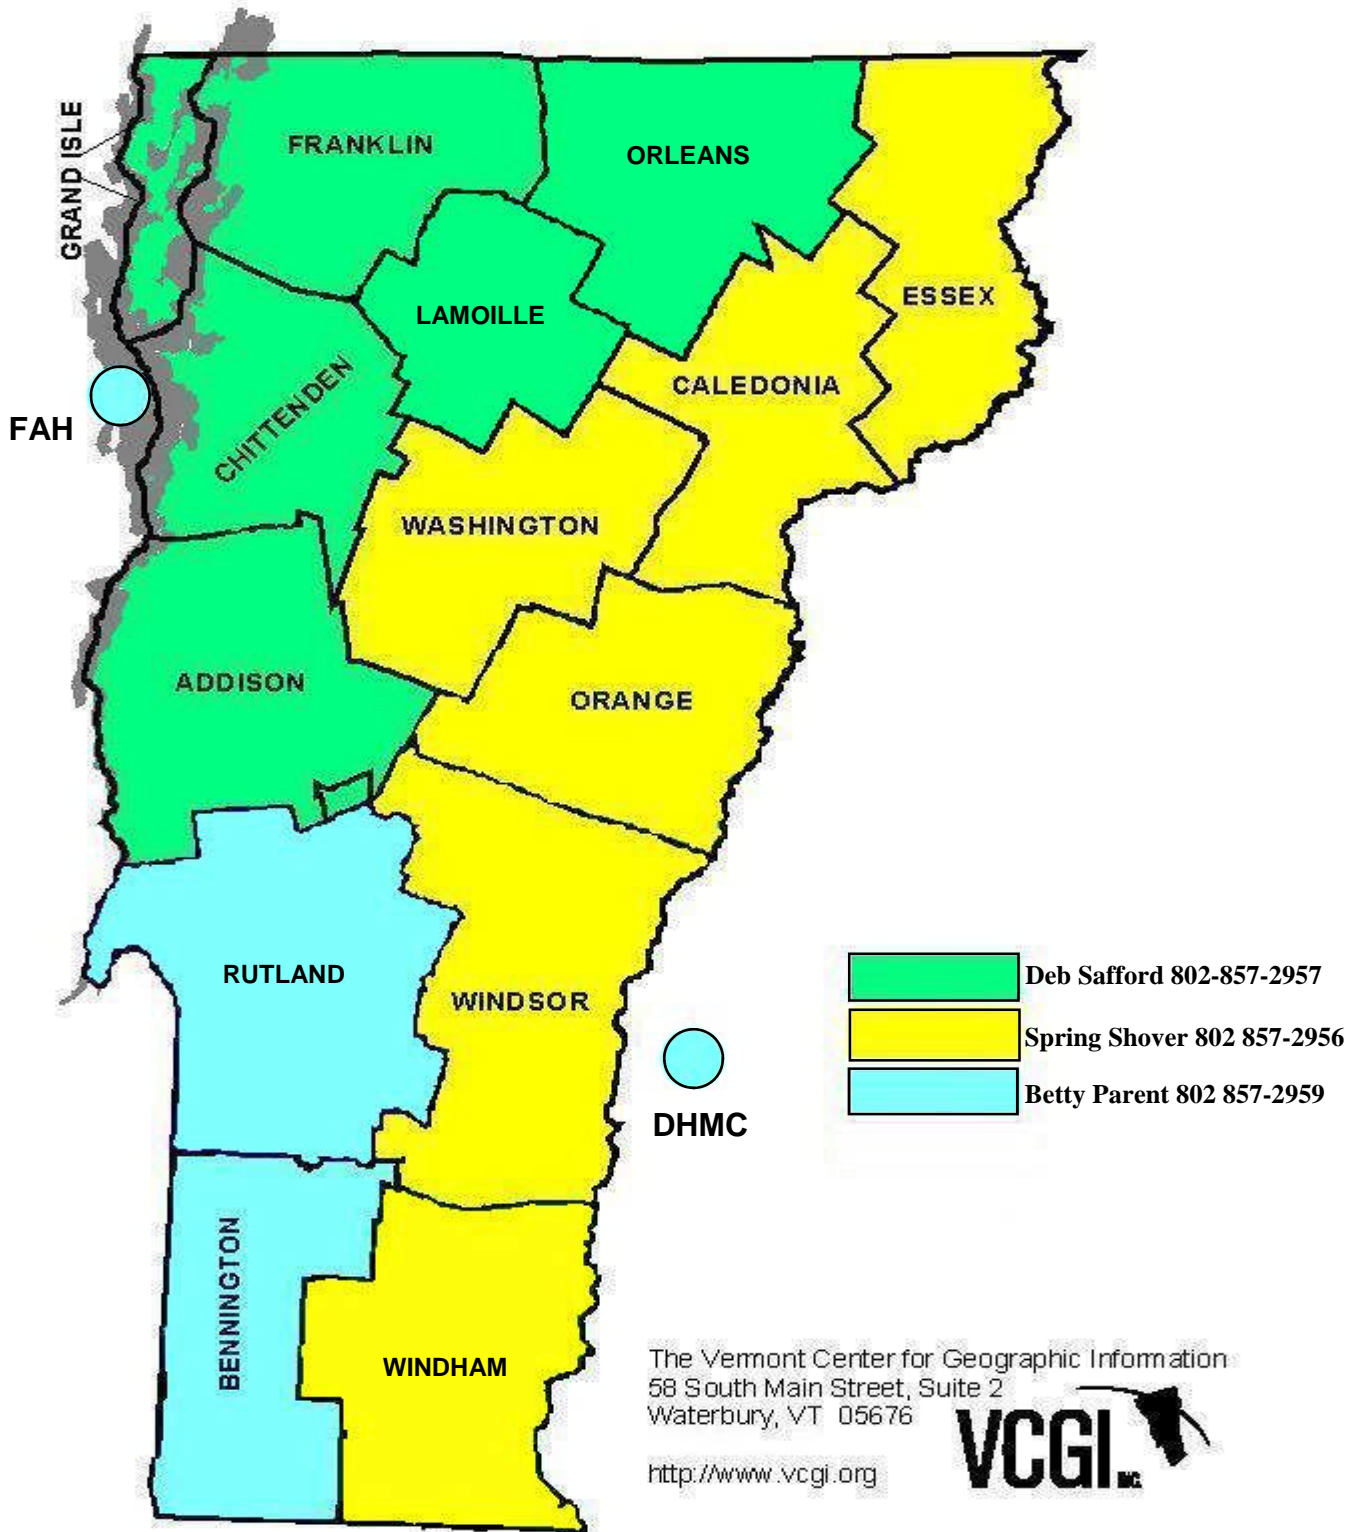

# HP Enterprise Services Provider Representative Territories

The Vermont Center for Geographic Information  
58 South Main Street, Suite 2  
Waterbury, VT 05676

<http://www.vcgi.org>